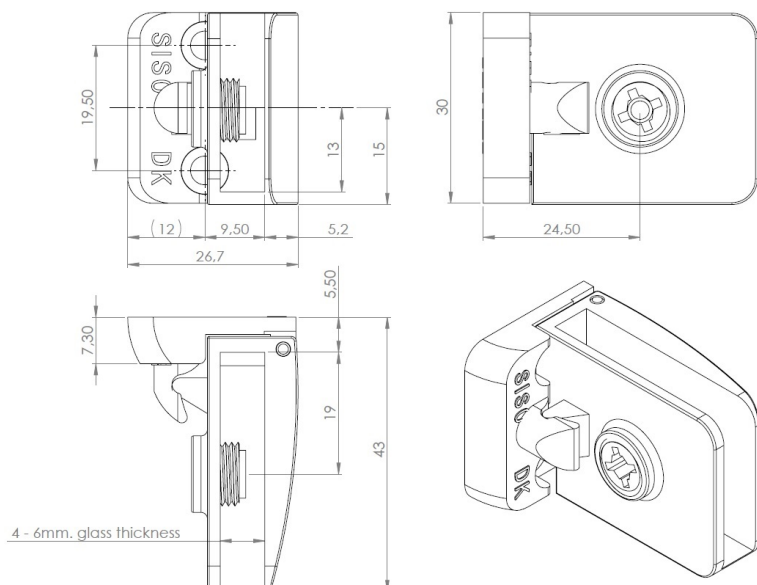

PRODUCT SHEET

Description:

Glass Door Hinge "Square" Top+Bottom, BLK, F/Narrow Frames, W/ Short Mounting Plate, F/Inset Doors, Thickness 4-5mm, 1 ABS, Screw W/PVC Tip & 1 ABS Screw W/Hard $\varnothing 5 \times 3,5$ mm ABS Extension,, Catch Made Of ABS Plastic

Item number:

15.06.217-0

Units	Box	Carton	HS Code	Barcode
Pair	10	100	8302100090	 5704866054645

SISO A/S

Mileparken 11
DK-2740 Skovlunde
Denmark
VAT: DK 24786013

Phone +45 45 830 900

www.siso.dk
siso@siso.dk